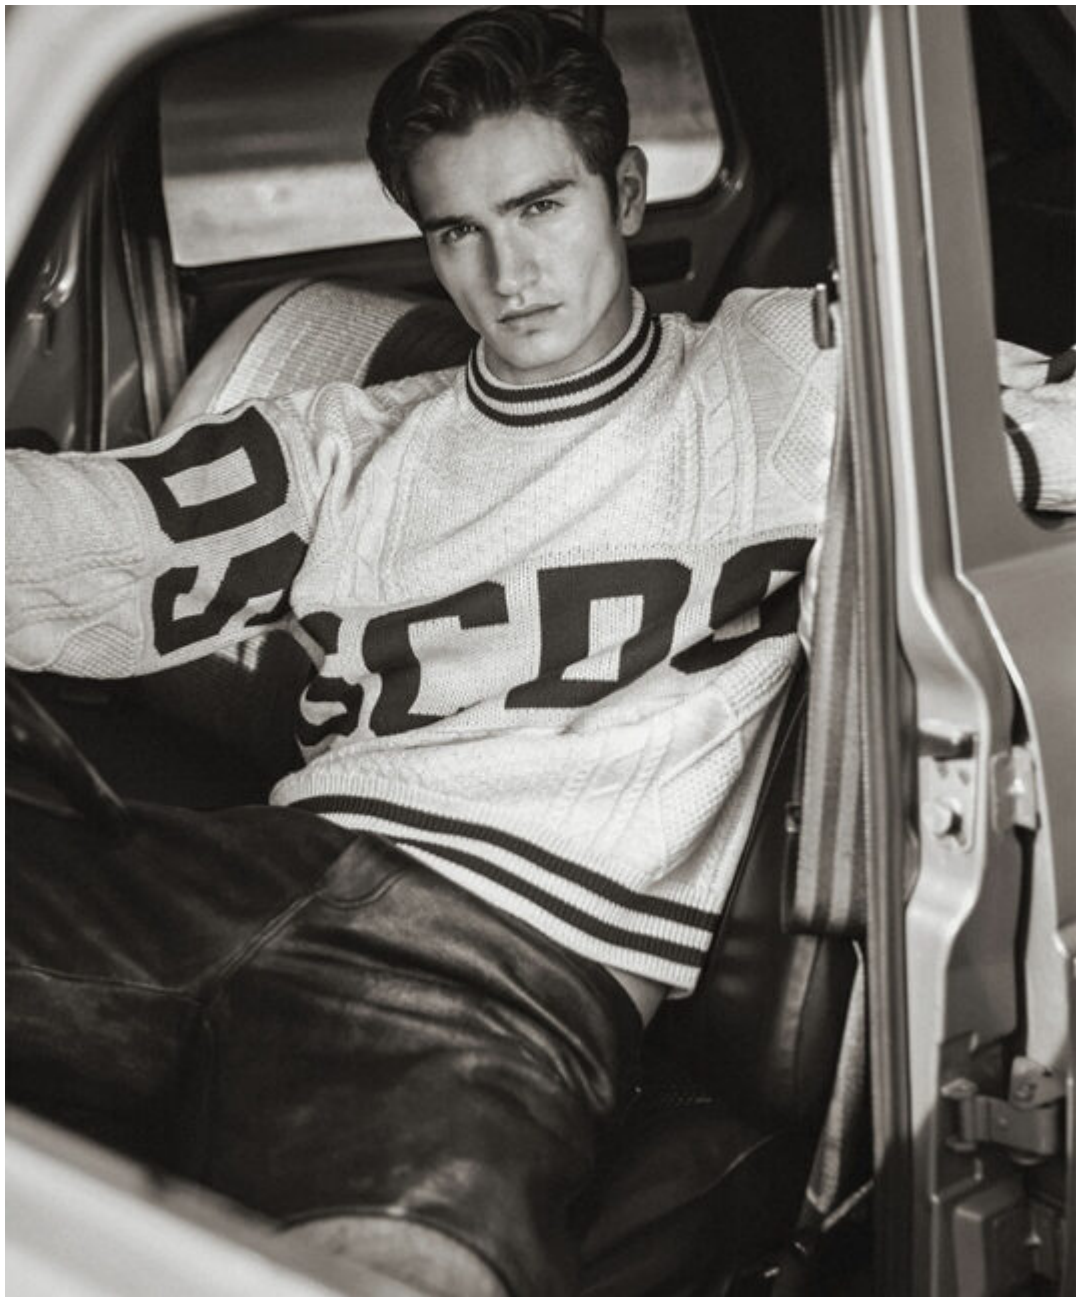

KEENAN CHRISTY

Height	1.92
Suit	48L
Shoes	44.5
Hair	Brown
Eyes	Hazel

republic™

+31 (0)20 7370 780
INFO@REPUBLICMEN.COM
WWW.REPUBLICMEN.COM