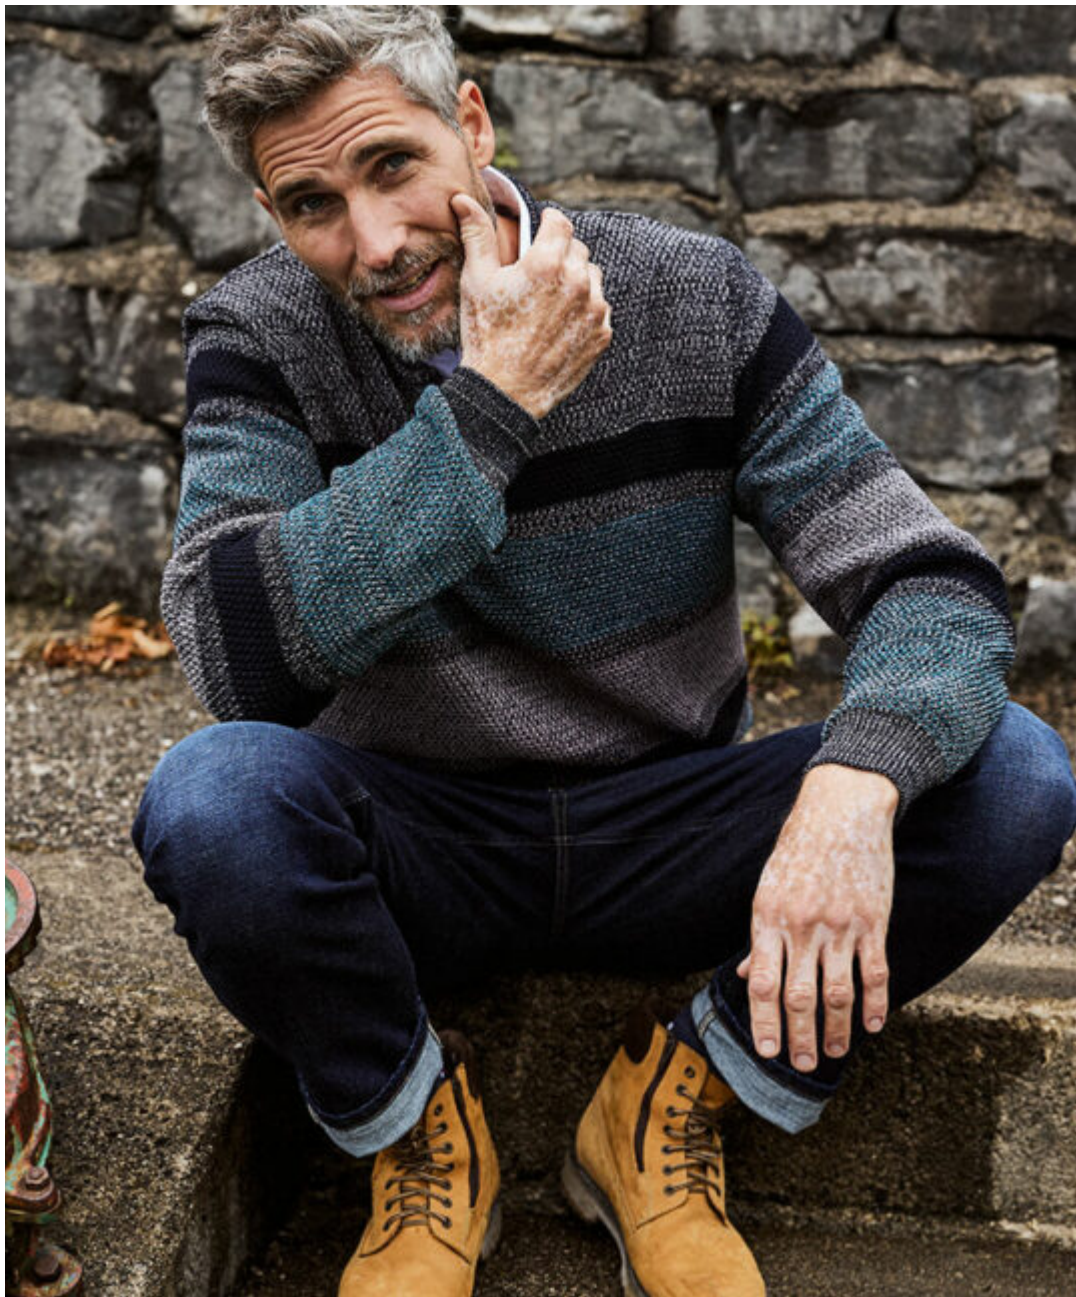

EWOUT STRADMEIJER

Height	1.90
Suit	50
Shoes	45
Hair	Grey
Eyes	Blue

republic™

+31 (0)20 7370 780
INFO@REPUBLICMEN.COM
WWW.REPUBLICMEN.COM