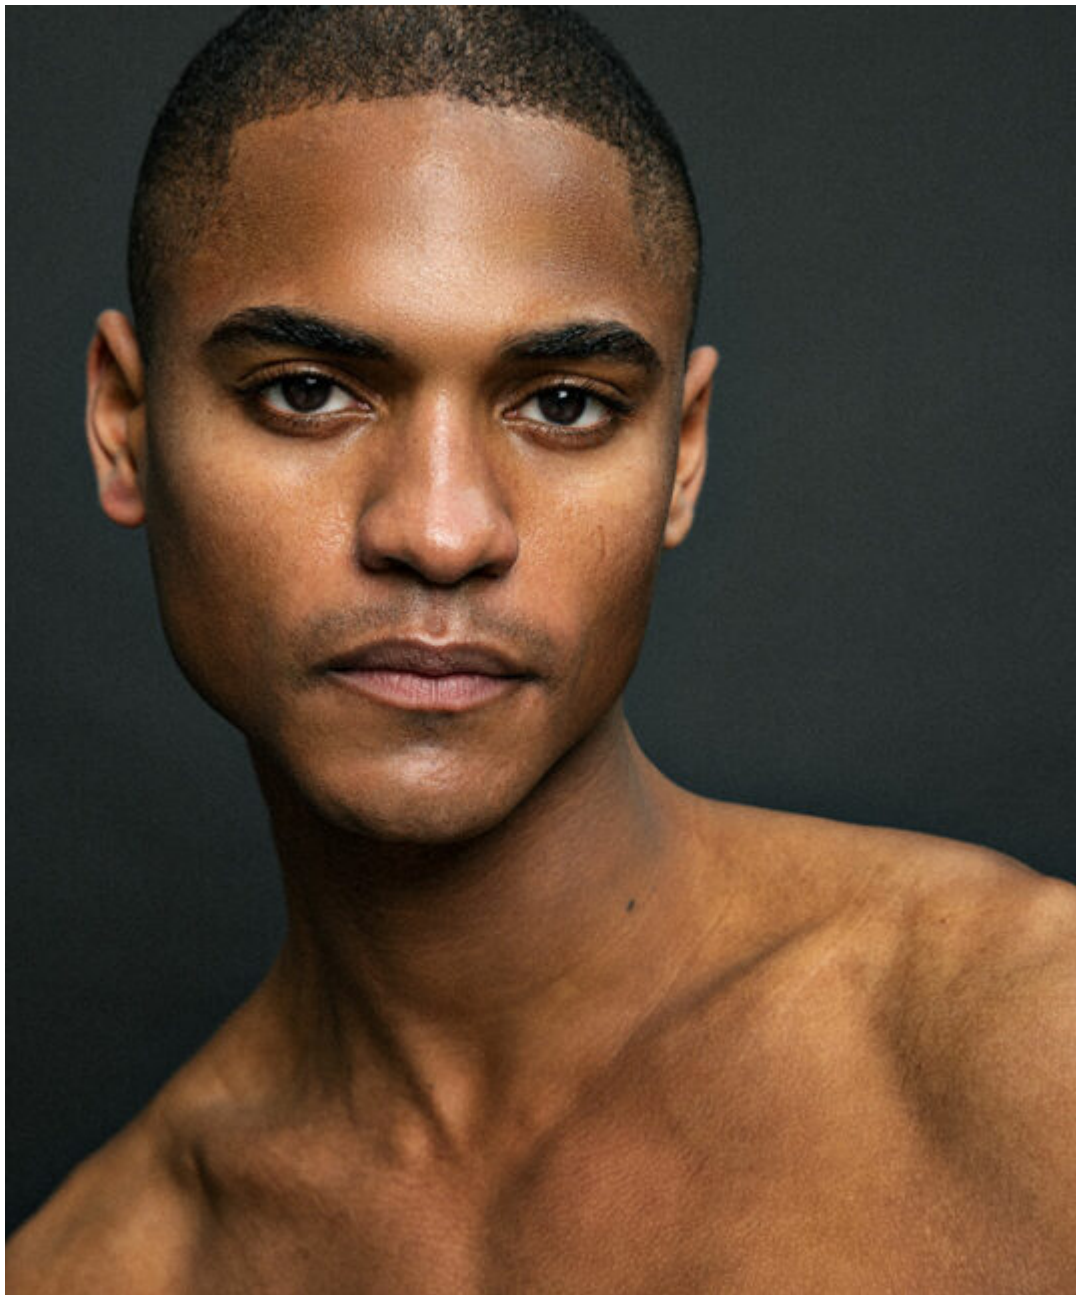

RONEL BRIGITHA

Height	1.87
Suit	48R
Shoes	43
Hair	Brown
Eyes	Brown

republic™

+31 (0)20 7370 780
INFO@REPUBLICMEN.COM
WWW.REPUBLICMEN.COM

RONEL BRIGITHA

Height	1.87
Suit	48R
Shoes	43
Hair	Brown
Eyes	Brown

republic[™]

+31 (0)20 7370 780
INFO@REPUBLICMEN.COM
WWW.REPUBLICMEN.COM

RONEL BRIGITHA

Height	1.87
Suit	48R
Shoes	43
Hair	Brown
Eyes	Brown

republic™

+31 (0)20 7370 780
INFO@REPUBLICMEN.COM
WWW.REPUBLICMEN.COM

RONEL BRIGITHA