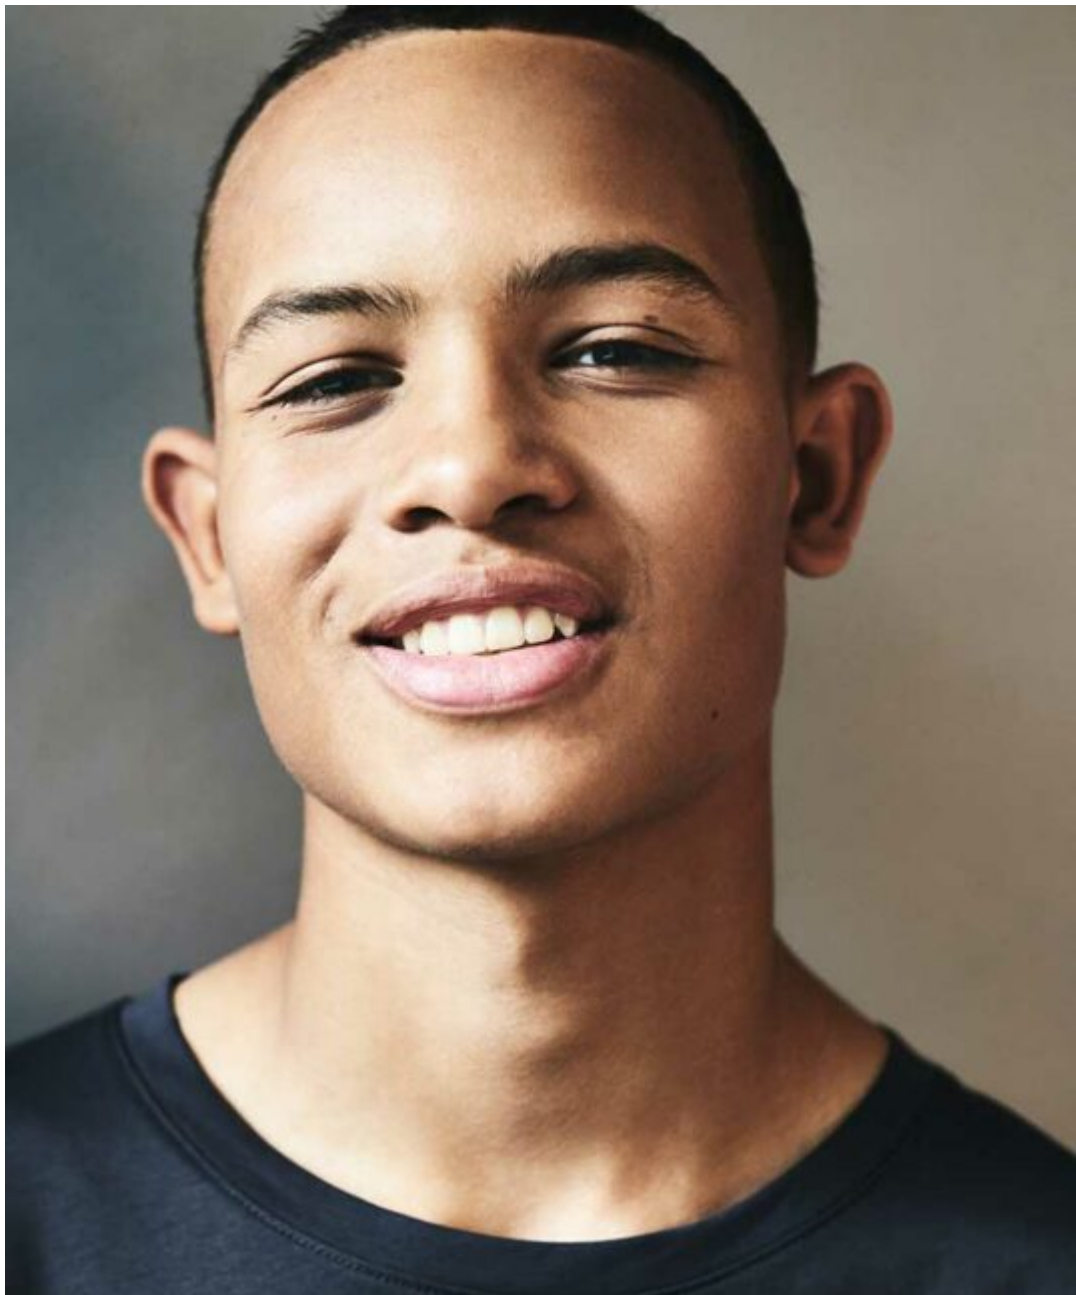

CAMIEL ERSELINA

Height	1.89
Suit	46L
Shoes	44
Hair	Brown
Eyes	Brown

republic™

+31 (0)20 7370 780
INFO@REPUBLICMEN.COM
WWW.REPUBLICMEN.COM